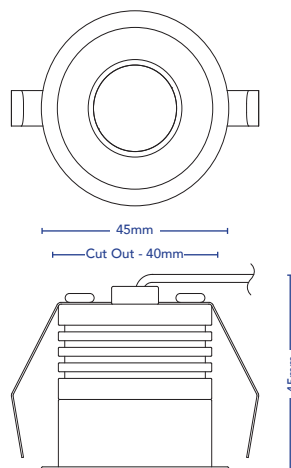

TOVO

TOVO LIGHTING
 726 PITTWATER ROAD, BROOKVALE
 SYDNEY, NSW AUSTRALIA 2100
 TELEPHONE +61 2 9939 1122
 SALES@TOVOLIGHTING.COM.AU
 TOVOLIGHTING.COM.AU

DOWNLIGHT - MINI SPOT

DESCRIPTION	Mini Fixed Downlight
CODES	{ 4962 - 24V_DC 4864 - 240V_AC
COLOUR	White, Black, Chrome, Brass.
COLOUR TEMP	2700K
CRI	≥92
LUMENS	181Lm
INPUT VOLTAGE	220-250V_AC or 24V_DC
WATTAGE	3W
BEAM ANGLE	45°, 25°
DIMMABLE	Yes { 240V AC - Phase 24V DC - 0~10V, DALI & Touch
DRIVER	{ 240V AC - Dedicated Remote 24V DC - Remote
IP RATING	IP54
CUT OUT	40mm

BRASS

CHROME

WHITE

BLACK

IP RATING: 54