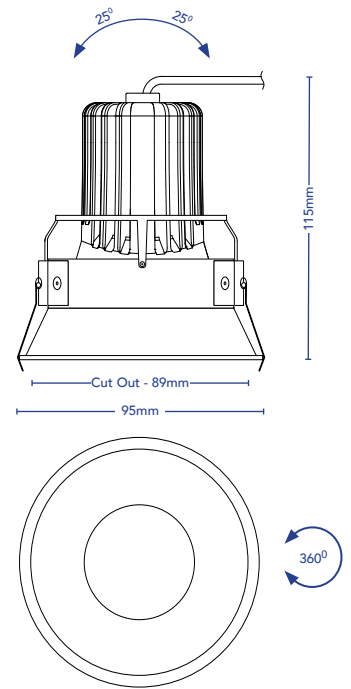

## DOWNLIGHT - SEMI TRIMLESS

DESCRIPTION	Low Glare Adjustable Downlight With Minimal Trim
CODES	4176
COLOUR	White or Black
COLOUR TEMP	2700°K, 3000°K
CRI	≥92
LUMENS	{ 2700K - 737Lm 3000K - 856Lm
INPUT VOLTAGE	220-250V AC
WATTAGE	10W, 250mA
BEAM ANGLE	60°, 38°, 24°
DIMMABLE	Yes. Phase, Push Dim or DALI
DRIVER	Dedicated Remote
IP RATING	IP44
CUT OUT	89mm

IP RATING: 44

TILT 25°

ADJUSTABLE 360°