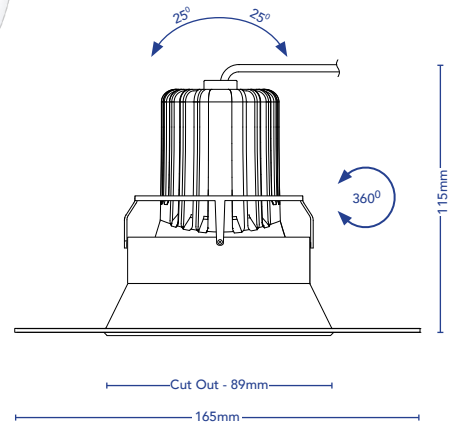

## DOWNLIGHT - TRIMLESS ADJUSTABLE

DESCRIPTION	Low Glare Adjustable Downlight With No Trim
CODES	4363
COLOUR	White or Black
COLOUR TEMP	2700°K, 3000°K
CRI	≥92
LUMENS	{ 2700K - 737Lm 3000K - 856Lm
INPUT VOLTAGE	220-250V AC
WATTAGE	10W, 250mA
BEAM ANGLE	60°, 38°, 24°
DIMMABLE	Yes, Phase, Push Dim or DALI
DRIVER	Dedicated Remote
IP RATING	IP44
CUT OUT	89mm