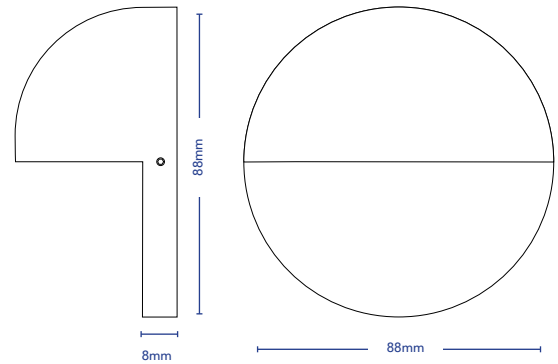

TOVO

EDEN

DESCRIPTION	Round Surface Mounted Eyelid
CODES	2234
FINISHES	White, Black, Copper, Brass, Stainless Steel, Aged Copper, Aged Brass, Custom,
COLOUR TEMP	2700K, 3000K
CRI	≥90
LUMEN OUTPUT	180Lm
WATTAGE	2W
FIXTURE VOLTAGE	24V DC Constant Voltage
DIMMING	Based On Driver Selection
DRIVER	Remote Driver Required
DRIVER OPTIONS	Non-Dim, Phase, Touch, DALI
IP RATING	IP65

Notes:
All data stipulated are nominal values based on 2700K with accuracy of +/- 5%.