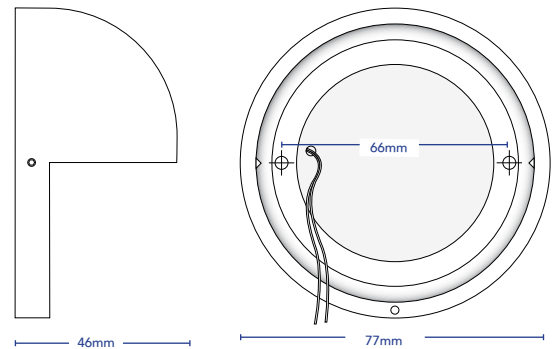

TOVO

EDEN

DESCRIPTION	Round Surface Mounted Eyelid
CODES	2234
FINISHES	White, Black, Copper, Brass, Stainless Steel, Aged Copper, Aged Brass, Custom,
COLOUR TEMP	2700K, 3000K
CRI	≥90
LUMEN OUTPUT	180Lm
WATTAGE	2W
FIXTURE VOLTAGE	24V DC Constant Voltage
DIMMING	Based On Driver Selection
DRIVER	Remote Driver Required
DRIVER OPTIONS	Non-Dim, Phase, Touch, DALI
IP RATING	IP65

Notes:
All data stipulated are nominal values based on 2700K with accuracy of +/- 5%.