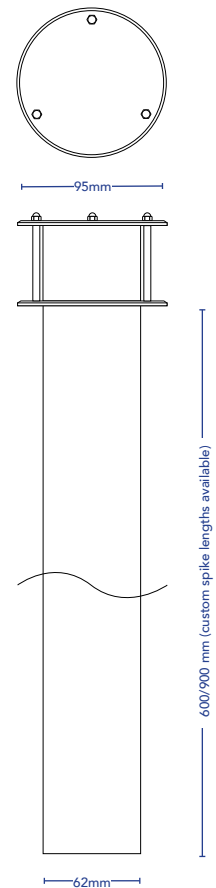

TOVO

ESPERANCE

DESCRIPTION	Bollard and/or Post Top Light
CODES	5220
FINISHES	Black, Copper, Brass, Stainless Steel, Custom
COLOUR TEMP	2700K, 3000K
CRI	≥90
LUMEN OUTPUT	550 Lm
WATTAGE	5W
FIXTURE VOLTAGE	24V DC Constant Voltage
DIMMING	Based On Driver Selection
DRIVER	Remote Driver Required
DRIVER OPTIONS	Non-Dim, Phase, Touch, DALI
IP RATING	IP66

Notes:
All data stipulated are nominal values based on 2700K with accuracy of +/- 5%.

ESPERANCE

MANUFACTURING OPTIONS

FIXTURE					DRIVER
CODE	FINISH	SPIKE	CCT	VOLTAGE	DIMMING
5220	BLK - Black	S6 - 600mm	27 - 2700K	24V - 24V DC	ND - Non-Dim
	CU - Copper	S9 - 900mm	30 - 3000K		PH - Phase Dim
	BR - Brass	SC - Custom length			TH - Touch Dim
	SS - Stainless Steel				DA - DALI
	CF - Custom Finish				

Example Code: **5220_CU_S6_27_24V**

Notes:
Phase dimable drivers are not recommended for 24V DC fixtures due to possible flickering, but can be provided upon request.

ACCESSORIES

S6 - 600mm

S9 - 900mm

SC - Custom length