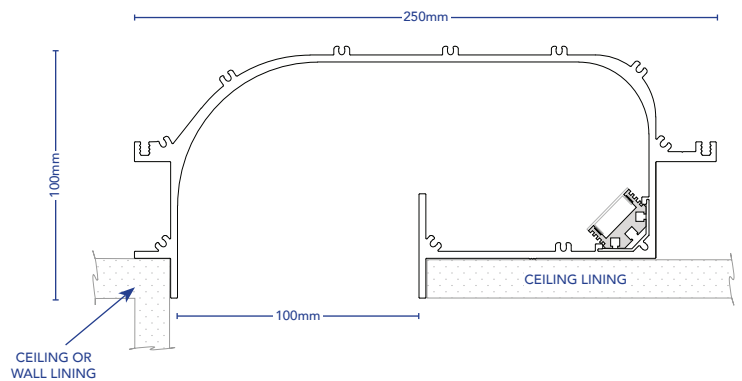

IP RATING: 20

WHITE