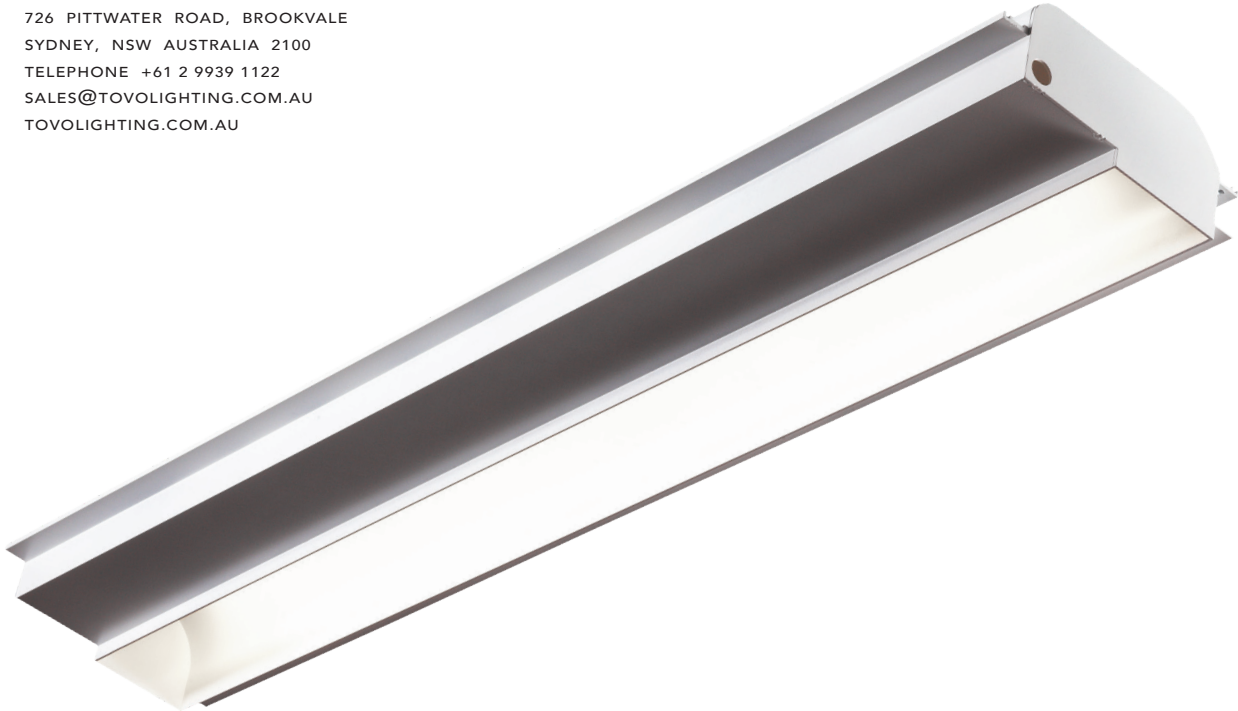

## SKYLINE HORIZON

DESCRIPTION 100mm Slot With Curved Reflector From Extruded Aluminium  
Custom Lengths Available Up To 6 Metres  
Can Be Used In Conjunction With Exhaust Inlet For Ducting

CODES 4177

COLOURS White