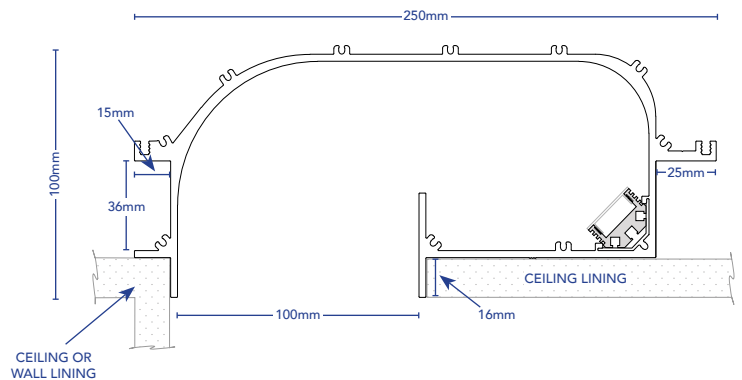

IP RATING: 65

WHITE