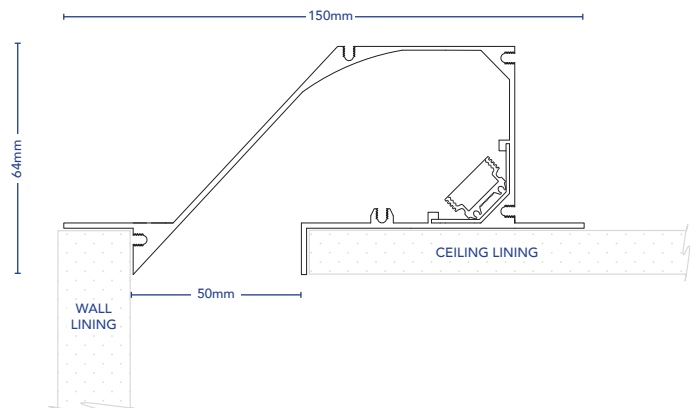

## SKYLINE MIRAGE

DESCRIPTION	50mm Slot With Curved Reflector From Extruded Aluminium	
CODES	4225	
COLOURS	White	
COLOUR TEMP	{ 2700K & 3000K (Warm White) 4000K (Cool White)	
CRI	≥80	
LUMENS	{ High Output LED - 1464 Lm/M Super High Output LED - 2805 Lm/M	
INPUT VOLTAGE	24V DC	
WATTAGE	{ High Output - 14.4 W/M Super High Output - 28.8 W/M	
DIMMABLE	Yes. 0.10V, DALI	
DRIVER	Remote	
IP RATING	IP20	