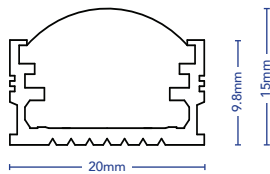

## EXTRUSION — X1

DESCRIPTION Budget Effective LED Extrusion With Opal Diffuser  
CODES 4123  
COLOUR Aluminium

ALUMINIUM