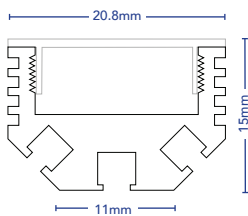

## EXTRUSION — X2

DESCRIPTION - LED Heat Sink Extrusion Which Can Be  
Magnetically Mounted At 90° or 45°

CODES 4125

COLOUR Aluminium

ALUMINIUM