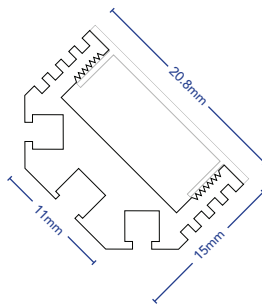

## EXTRUSION — X2

DESCRIPTION - LED Heat Sink Extrusion Which Can Be  
Magnetically Mounted At 90° or 45°

CODES 4125

COLOUR Aluminium

ALUMINIUM