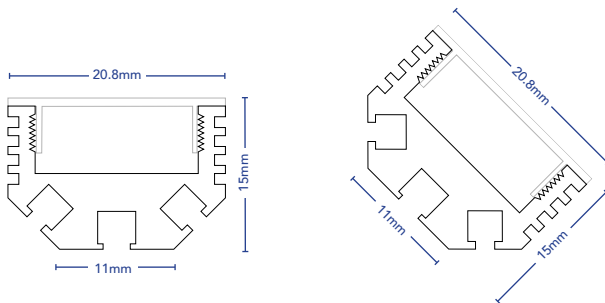

TOVO

TOVO LIGHTING
726 PITTWATER ROAD, BROOKVALE
SYDNEY, NSW AUSTRALIA 2100
TELEPHONE +61 2 9939 1122
SALES@TOVOLIGHTING.COM.AU
TOVOLIGHTING.COM.AU

EXTRUSION — X2

DESCRIPTION	LED Heat Sink Extrusion Which Can Be Magnetically Mounted At 90° or 45°
CODES	4125
COLOUR	Aluminium