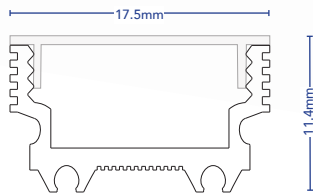

TOVO

TOVO LIGHTING
726 PITWATER ROAD, BROOKVALE
SYDNEY, NSW AUSTRALIA 2100
TELEPHONE +61 2 9939 1122
SALES@TOVOLIGHTING.COM.AU
TOVOLIGHTING.COM.AU

EXTRUSION — X3

DESCRIPTION	LED Extrusion Ideal For Joinery. Can Be Used Where a Clean Trimless Face Is Desired
CODES	{ 1.5metres - 4512 3.0metres - 4642
COLOUR	Aluminium