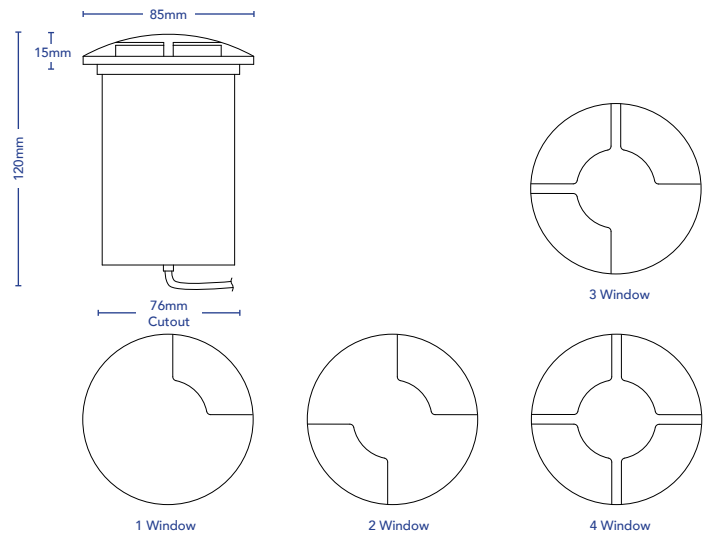

TOVO

HILLTOP

DESCRIPTION	Recessed Ground Light/Wall Washer
CODES	1 Window - 2666 2 Window - 2667 3 Window - 2668 4 Window - 2669
FINISHES	Black, Copper, Brass, Stainless Steel, Aged Copper, Aged Brass, Custom
COLOUR TEMP	2700K, 3000K
CRI	≥90
LUMEN OUTPUT	527 Lm
WATTAGE	5W
FIXTURE VOLTAGE	24V DC Constant Voltage
DIMMING	Based On Driver and Voltage Selection
DRIVER	Remote Driver Required for 24V DC Selection
DRIVER OPTIONS	Non-Dim, Phase, Touch, DALI
IP RATING	IP66
CUT OUT	76mm

Notes:

All data stipulated are nominal values based on 2700K with accuracy of +/- 5%.

MANUFACTURING OPTIONS

FIXTURE					DRIVER
CODE	WINDOWS	FINISH	CCT	VOLTAGE	DIMMING
2666	- 1 window	BLK - Black	27 - 2700K	24V - 24V DC	ND - Non-Dim
2667	- 2 window	CU - Copper	30 - 3000K		PH - Phase Dim
2668	- 3 window	SS - Stainless Steel			TH - Touch Dim
2669	- 4 window	AC - Aged Copper			DA - DALI
		MB - Medium Bronze			
		CF - Custom Finish			