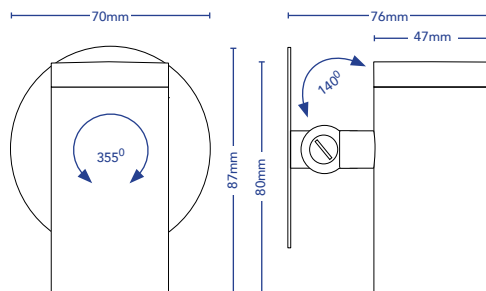

TOVO

TOVO LIGHTING
726 PITTSWATER ROAD, BROOKVALE
SYDNEY, NSW AUSTRALIA 2100
TELEPHONE +61 2 9939 1122
SALES@TOVOLIGHTING.COM.AU
TOVOLIGHTING.COM.AU

ROTATION 355°

TILT 140°

IP RATING: 66

HAMILTON

DESCRIPTION Small Adjustable Wall Light
CODES 4688
COLOURS 316 Stainless Steel, Copper, White, Black
COLOUR TEMPERATURE 2700K
CRI ≥ 80
LUMENS 419Lm
INPUT VOLTAGE 24V DC
WATTAGE 4W
BEAM ANGLE 38°
DIMMABLE Yes. 0.10V, DALI
DRIVER Remote
IP RATING IP66
CUT OUT N/A