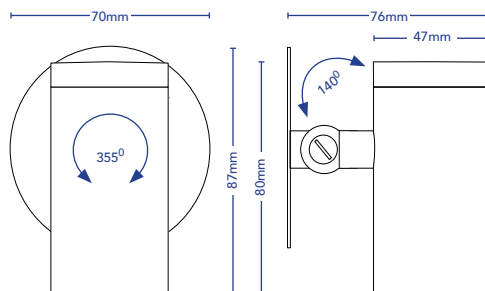

DESCRIPTION	Small Adjustable Wall Light
CODES	902
COLOURS	316 Stainless Steel, Copper, White, Black
COLOUR TEMP	2700K
CRI	≥80
LUMENS	419Lm
INPUT VOLTAGE	24V DC
WATTAGE	4W
BEAM ANGLE	38°
DIMMABLE	Yes. 0.10V, DALI
DRIVER	Remote
IP RATING	IP66