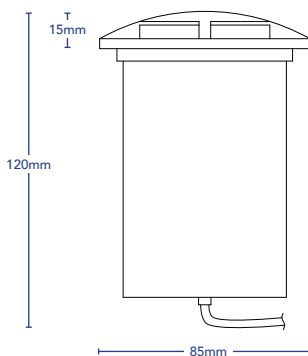

IP RATING IP65

CUT OUT N/A

IP RATING: 65

COPPER

316 STAINLESS
STEEL

1 WINDOW

2 WINDOW

3 WINDOW