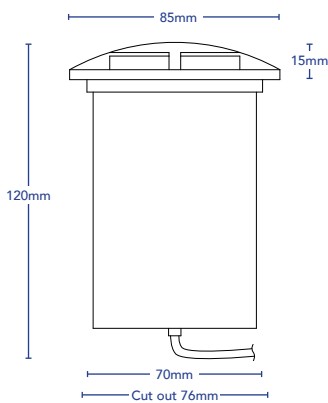

DRIVER Remote

IP RATING IP65

CUT OUT 76mm

IP RATING: 65

COPPER

316 STAINLESS
 STEEL

1 WINDOW

2 WINDOW