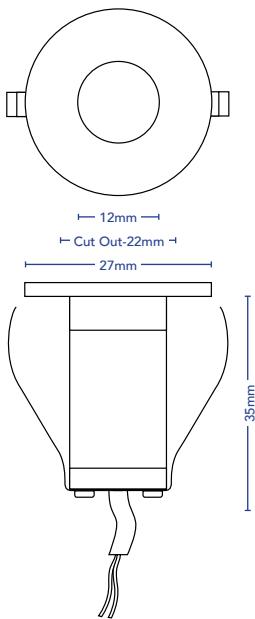

## IRIS

DESCRIPTION	Miniature Uplighter, Wall Pathlight or Joinery Downlight
CODE	4602
COLOUR	316 Marine Grade Stainless Steel, Brass, Copper, Black, White
COLOUR TEMP	2700K
CRI	≥80
LUMENS	85Lm
INPUT VOLTAGE	24v_DC
WATTAGE	2W
BEAM ANGLE	120°
DIMMABLE	Yes. 0.10V, DALI
DRIVER	Remote
IP RATING	IP67
CUT OUT	22mm

IP RATING 67

COPPER

BRASS

WHITE

BLACK

316 STAINLESS STEEL