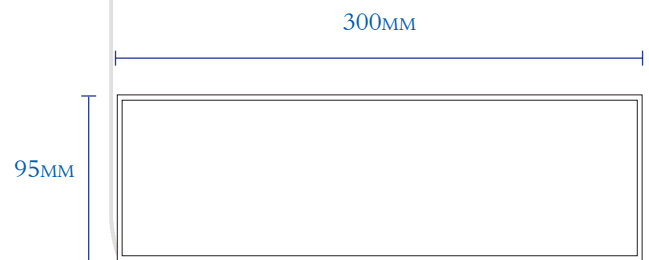

KIRRA

DESCRIPTION : SURFACE MOUNTED WALL LIGHT

CODE :

2 SIDED GLASS : 2516

3 SIDED GLASS : 2517

COLOURS : COPPER, STAINLESS STEEL

COLOUR TEMPERATURE : 2700K

CRI : ≥ 80

LUMENS : 1078lm

INPUT VOLTAGE : 240V

WATTAGE : 18W

BEAM ANGLE : N.A

DIMMABLE : YES

DRIVER : No

IP RATING : IP44

CUT OUT : N.A

120MM

300MM

95MM