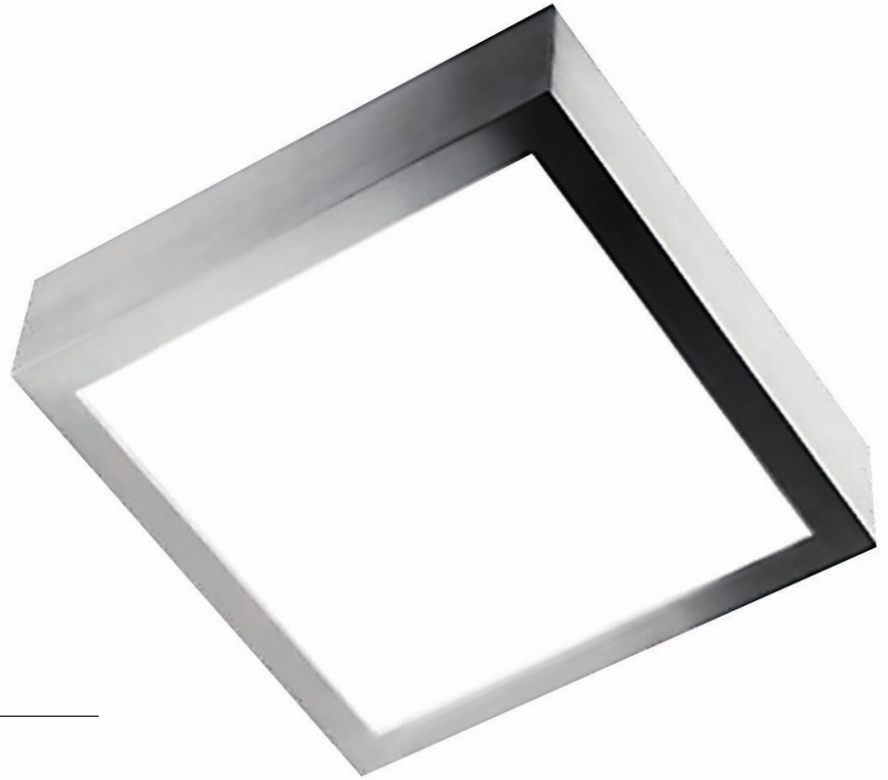

## KIAMA

DESCRIPTION Ceiling Light  
CODES 4264  
COLOUR 316 Stainless Steel, Mirror Finish Stainless Steel  
Copper, White, Black  
COLOUR TEMPERATURE 3000K  
CRI  $\geq 80$   
LUMENS 1400Lm  
INPUT VOLTAGE 240V AC  
WATTAGE 14W  
BEAM ANGLE N/A  
DIMMABLE Yes, DALI  
DRIVER Integrated  
IP RATING IP44

COPPER

WHITE

BLACK

316 STAINLESS  
STEEL

IP RATING: 44

MIRROR FINISH  
STAINLESS STEEL