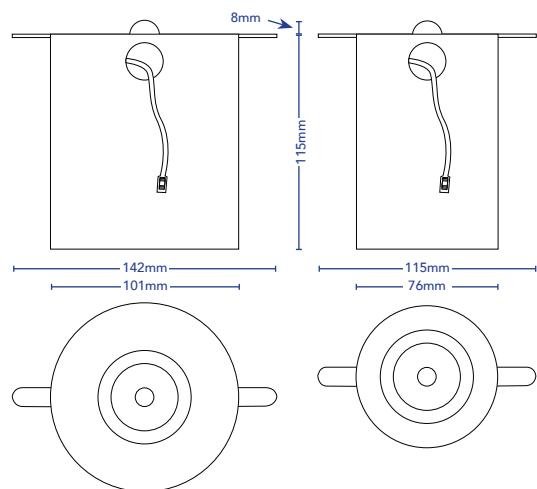

SIZES KC76 76MM Code 4252

KC101 101MM Code 4251

COLOUR 316 Stainless Steel, Copper, Black, White.

COLOUR TEMPERATURE 2700K, 3000K

CRI ≥92

LUMENS 2700K - 737Lm, 3000K - 856Lm

INPUT VOLTAGE 220-250V AC

WATTAGE 10W

BEAM ANGLE 60°, 38°, 24°, 15°, 7°

DIMMABLE Yes, Phase, Automation, DALI

DRIVER Remote

IP RATING IP20

CUT OUT N/A

316 STAINLESS STEEL

COPPER

WHITE