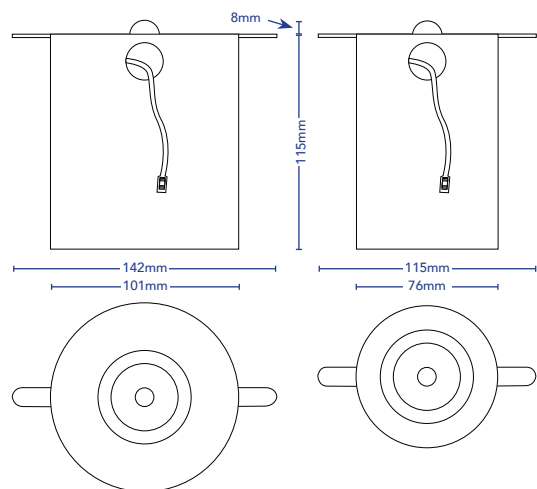

SIZES KC76 76MM Code 4252

KC101 101MM Code 4251

COLOUR 316 Stainless Steel, Copper, Black, White.

COLOUR TEMPERATURE 2700K, 3000K

CRI ≥ 92

LUMENS 2700K - 737Lm, 3000K - 856Lm

INPUT VOLTAGE 220-250V AC

WATTAGE 10W

BEAM ANGLE 60° , 38° , 24° , 15° , 7°

DIMMABLE Yes, Phase, Automation, DALI

DRIVER Dedicated Remote

IP RATING IP20

CUT OUT N/A

316 STAINLESS STEEL

COPPER

WHITE