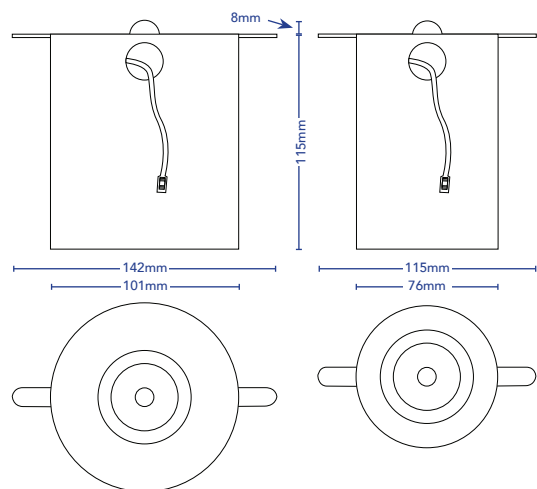

## KINGSTON – CAST IN CONCRETE DOWNLIGHT

DESCRIPTION Trimless Downlight Ideal For Off Form Concrete

SIZES KC76 76MM Code 4252

KC101 101MM Code 4251

COLOUR 316 Stainless Steel, Copper, Black, White.

COLOUR TEMPERATURE 2700K, 3000K

CRI ≥92

LUMENS 2700K - 737Lm, 3000K - 856Lm

INPUT VOLTAGE 24V\_DC

WATTAGE 10W

BEAM ANGLE 60°, 38°, 24°, 15°, 7°

DIMMABLE Yes, Phase, Automation, DALI

DRIVER Dedicated Remote

IP RATING IP20

CUT OUT N/A

316 STAINLESS STEEL

COPPER

WHITE

BLACK

IP RATING: 20