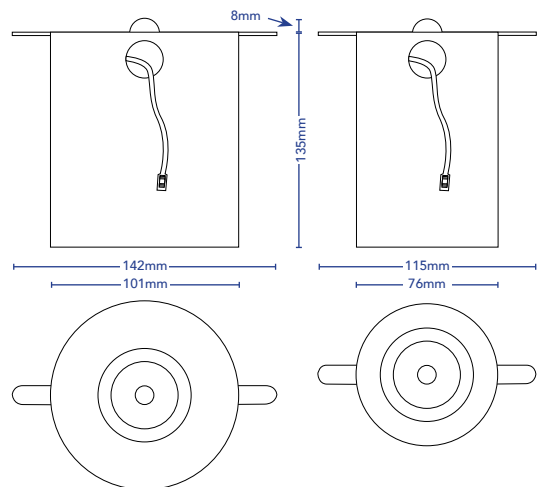

WATTAGE 9.5W

BEAM ANGLE 60°, 38°, 24°, 15°, 7°

DIMMABLE Yes, 240V_AC - Phase, Automation, DALI

24V_DC - O-IOV, DALI

DRIVER 240V_AC - Dedicated

24V_DC - Remote

IP RATING IP44 (LED Module)

CUT OUT N/A