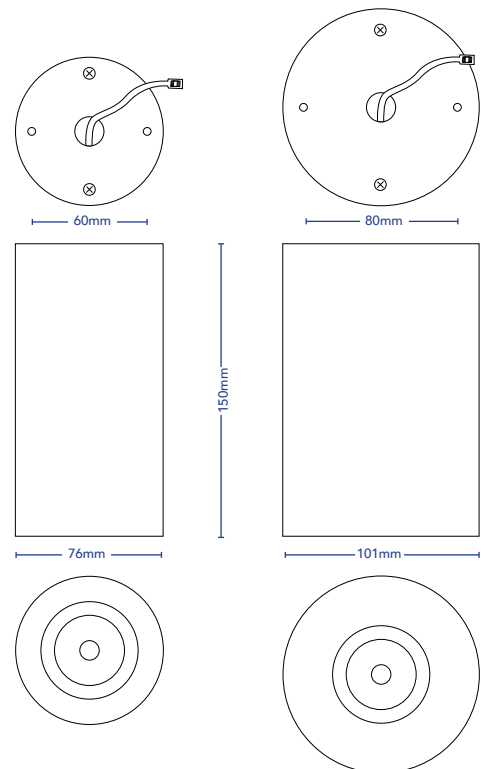

TOVO

TOVO LIGHTING
 726 PITTSWATER ROAD, BROOKVALE
 SYDNEY, NSW AUSTRALIA 2100
 TELEPHONE +61 2 9939 1122
 SALES@TOVOLIGHTING.COM.AU
 TOVOLIGHTING.COM.AU

KINGSTON – KS76 & KS101

DESCRIPTION	Surface Mounted Downlight
SIZES/CODES	{ KS76 76MM Code 4386 KS101 101MM Code 4385
COLOUR	316 Stainless Steel, Copper, Brass, Black, White.
COLOUR TEMP	2700K, 3000K
CRI	≥92
LUMENS	{ 2700K - 737Lm 3000K - 856Lm
INPUT VOLTAGE	{ 240V AC 24V_DC
WATTAGE	10W
BEAM ANGLE	60°, 38°, 24°, 15°
DIMMABLE	Yes { 240V AC Phase, Push Dim, DALI (also available as a 240V GU10) 24V DC 0-10V, DALI (dimmer module required)
DRIVER	{ 240V AC Dedicated 24V DC Remote
IP RATING	IP44

316 STAINLESS STEEL

BRASS

COPPER

WHITE

BLACK

IP RATING: 44