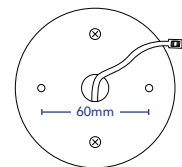

TOVO

TOVO LIGHTING
 726 PITTWATER ROAD, BROOKVALE
 SYDNEY, NSW AUSTRALIA 2100
 TELEPHONE +61 2 9939 1122
 SALES@TOVOLIGHTING.COM.AU
 TOVOLIGHTING.COM.AU

KINGSTON - KS88

DESCRIPTION	Surface Mounted Downlight
CODE	4388
COLOUR	Black, White.
COLOUR TEMP	2700K, 3000K
CRI	≥92
LUMENS	2700K - 737Lm, 3000K - 856Lm
INPUT VOLTAGE	{ 240V AC 24V_DC
WATTAGE	10W
BEAM ANGLE	60°, 38°, 24°, 15°
DIMMABLE	Yes { 240V AC Phase, Push Dim, DALI (also available as a 240V GU10) 24V DC 0-10V, DALI (dimmer module required)
DRIVER	{ 240V AC Dedicated 24V DC Remote
IP RATING	IP44