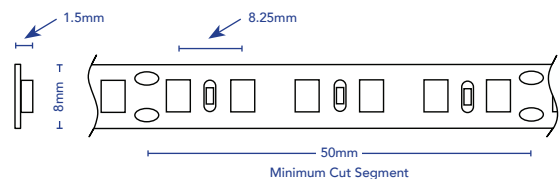

CUT SEGMENTS Minimum 50mm

DIMMABLE Yes, 0-10V, DALI

DRIVER Remote

IP RATING IP20

CUT OUT N/A

IP RATING: 20