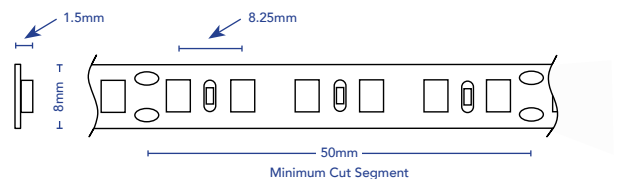

IP RATING: 20