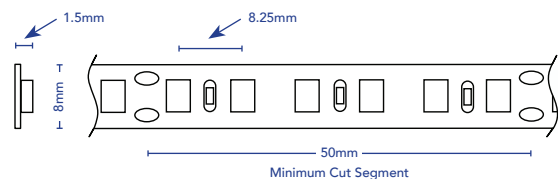

CUT SEGMENTS Minimum 50mm

DIMMABLE Yes, 0-10V, DALI

DRIVER Remote

IP RATING IP20

CUT OUT N/A

IP RATING: 20