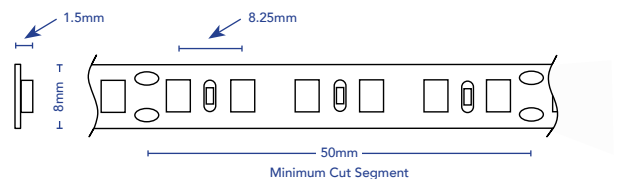

TOVO

TOVO LIGHTING
726 PITTWATER ROAD, BROOKVALE
SYDNEY, NSW AUSTRALIA 2100
TELEPHONE +61 2 9939 1122
SALES@TOVOLIGHTING.COM.AU
TOVOLIGHTING.COM.AU

LED — WEATHERPROOF LINEAR STRIP

DESCRIPTION	Premium Low Output LED Strip Lighting
CODES	{ 2700K - 4523 3000K - 4578
COLOUR TEMP	2700K & 3000K (Warm White), 4000K (Cool White)
CRI	≥82
LUMENS	480 Lm/M
INPUT VOLTAGE	24V DC
WATTAGE	7 W/M
CUT SEGMENTS	Minimum 50mm
DIMMABLE	Yes, 0-10V, DALI
DRIVER	Remote
IP RATING	IP65

IP RATING: 65

LED — NON WEATHERPROOF LINEAR STRIP

DESCRIPTION	Premium Low Output LED Strip Lighting
CODES	{ 2700K - 4571 3000K - 4431
COLOUR TEMP	2700K & 3000K (Warm White), 4000K (Cool White)
CRI	≥82
LUMENS	480 Lm/M
INPUT VOLTAGE	24V DC
WATTAGE	7 W/M
CUT SEGMENTS	Minimum 50mm
DIMMABLE	Yes, 0-10V, DALI
DRIVER	Remote
IP RATING	IP20