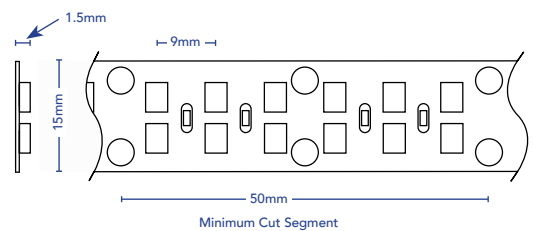

TOVO

TOVO LIGHTING
726 PITTSWATER ROAD, BROOKVALE
SYDNEY, NSW AUSTRALIA 2100
TELEPHONE +61 2 9939 1122
SALES@TOVOLIGHTING.COM.AU
TOVOLIGHTING.COM.AU

LED — WEATHERPROOF LINEAR STRIP

DESCRIPTION	Premium Super High Output LED Strip Lighting
CODES	{ 2700K - 4511 3000K - 4510
COLOUR TEMP	2700K & 3000K (Warm White), 4000K (Cool White)
CRI	≥82
LUMENS	2805 Lm/M
INPUT VOLTAGE	24V DC
WATTAGE	28.8W/M
CUT SEGMENTS	Minimum 50mm
DIMMABLE	Yes, 0-10V, DALI
DRIVER	Remote
IP RATING	IP44

IP RATING: 44

LED — NON WEATHERPROOF LINEAR STRIP

DESCRIPTION	Premium Super High Output LED Strip Lighting
CODES	{ 2700K - 4189 3000K - 4433
COLOUR TEMP	2700K & 3000K (Warm White), 4000K (Cool White)
CRI	≥82
LUMENS	2805 Lm/M
INPUT VOLTAGE	24V DC
WATTAGE	28.8W/M
CUT SEGMENTS	Minimum 50mm
DIMMABLE	Yes, 0-10V, DALI
DRIVER	Remote
IP RATING	IP20