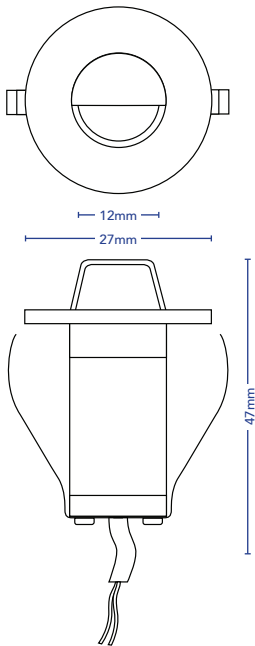

TOVO

TOVO LIGHTING
726 PITWATER ROAD, BROOKVALE
SYDNEY, NSW AUSTRALIA 2100
TELEPHONE +61 2 9939 1122
SALES@TOVOLIGHTING.COM.AU
TOVOLIGHTING.COM.AU

LITTLE MANLY

DESCRIPTION Miniature Recessed Eyelid Pathlight

CODE 4671

COLOUR 316 Marine Grade Stainless Steel, Brass, Copper, Black, White

COLOUR TEMPERATURE 2700K

CRI ≥ 80

LUMENS 85Lm

INPUT VOLTAGE 24v_DC

WATTAGE 2W

BEAM ANGLE 120°

DIMMABLE Yes. 0.10V, DALI

DRIVER Remote

IP RATING IP67

CUT OUT 22mm

IP RATING 67