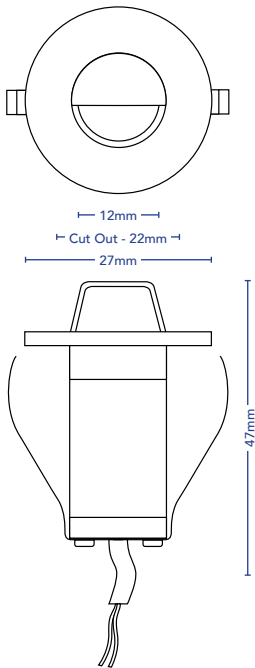

TOVO

TOVO LIGHTING
 726 PITWATER ROAD, BROOKVALE
 SYDNEY, NSW AUSTRALIA 2100
 TELEPHONE +61 2 9939 1122
 SALES@TOVOLIGHTING.COM.AU
 TOVOLIGHTING.COM.AU

LITTLE MANLY

DESCRIPTION	Miniature Recessed Eyelid Pathlight
CODE	4671
COLOUR	316 Marine Grade Stainless Steel, Brass, Copper, Black, White
COLOUR TEMP	2700K
CRI	≥80
LUMENS	85Lm
INPUT VOLTAGE	24v_DC
WATTAGE	2W
BEAM ANGLE	120°
DIMMABLE	Yes. 0.10V, DALI
DRIVER	Remote
IP RATING	IP67
CUT OUT	22mm

COPPER

BRASS

WHITE

BLACK

316 STAINLESS STEEL