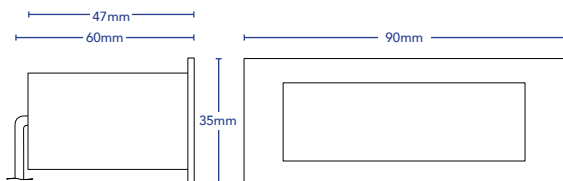

TOVO

TOVO LIGHTING
726 PITTWATER ROAD, BROOKVALE
SYDNEY, NSW AUSTRALIA 2100
TELEPHONE +61 2 9939 1122
SALES@TOVOLIGHTING.COM.AU
TOVOLIGHTING.COM.AU

MISSION

DESCRIPTION Small Recessed Path And Stair Light
CODES 3226
COLOUR 316 Stainless Steel, Copper, Black, White
COLOUR TEMPERATURE 2700K
CRI ≥ 80
LUMENS 100Lm
INPUT VOLTAGE 12V DC
WATTAGE 1.5W
BEAM ANGLE N/A
DIMMABLE No
DRIVER Remote
IP RATING IP54
CUT OUT Width - 85mm, Height - 30mm, Depth - 60mm

IP RATING: 54

WHITE

BLACK

316 STAINLESS
STEEL

COPPER