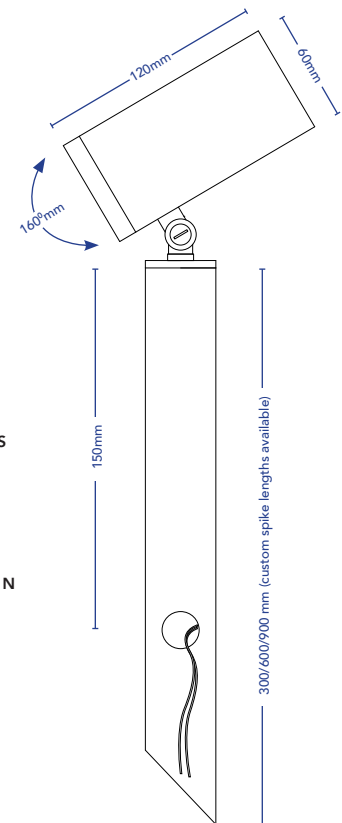

TOVO

NEWPORT

DESCRIPTION	Adjustable Garden Spike
CODES	1300
FINISHES	Black, Copper, Brass, Stainless Steel, Custom
COLOUR TEMP	2700K, 3000K
BEAM ANGLES	60, 38, 24
CRI	≥80
LUMEN OUTPUT	676Lm
WATTAGE	8W
FIXTURE VOLTAGE	24V DC Constant Voltage
DIMMING	Based On Driver Selection
DRIVER	Remote Driver Required
DRIVER OPTIONS	Non-Dim, Phase, Touch, DALI
IP RATING	IP66

Notes:

All data stipulated are nominal values based on 2700K with accuracy of +/- 5%.

BLACK

COPPER

BRASS

STAINLESS
STEEL

CUSTOM

NEWPORT

MANUFACTURING OPTIONS

FIXTURE						DRIVER
CODE	FINISH	SPIKE	CCT	BEAM ANGLE	VOLTAGE	DIMMING
1300	BLK - Black	S3 - 300mm	27 - 2700K	24 - 24° Narrow	24V - 24V DC	ND - Non-Dim
	CU - Copper	S6 - 600mm	30 - 3000K	38 - 38° Medium		PH - Phase Dim
	BR - Brass	S9 - 900mm		60 - 60° Wide		TH - Touch Dim
	SS - Stainless Steel	SC - Custom length				DA - DALI
	CF - Custom Finish					