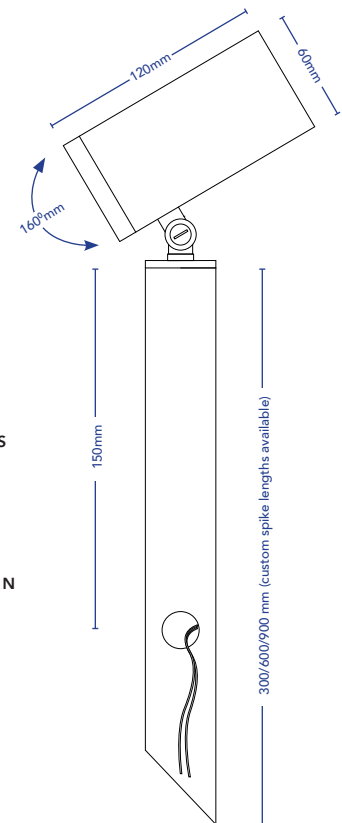

TOVO

NEWPORT

DESCRIPTION	Adjustable Garden Spike
CODES	1300
FINISHES	Black, Copper, Brass, Stainless Steel, Custom
COLOUR TEMP	2700K, 3000K
BEAM ANGLES	*60, 38, 24
CRI	≥90
LUMEN OUTPUT	676Lm
WATTAGE	8W
FIXTURE VOLTAGE	24V DC Constant Voltage
DIMMING	Based On Driver Selection
DRIVER	Remote Driver Required
DRIVER OPTIONS	Non-Dim, Phase, Touch, DALI
IP RATING	IP66

Notes:

*60 degree beam angle as standard.

All data stipulated are nominal values based on 2700K with accuracy of +/- 5%.

INGRESS
IP66

ROTATION
360°

TILT
160°

BLACK

COPPER

BRASS

STAINLESS
STEEL

CUSTOM

NEWPORT

MANUFACTURING OPTIONS

FIXTURE						DRIVER
CODE	FINISH	SPIKE	CCT	BEAM ANGLE	VOLTAGE	DIMMING
1300	BLK - Black	S3 - 300mm	27 - 2700K	24 - 24° Narrow	24V - 24V DC	ND - Non-Dim
	CU - Copper	S6 - 600mm	30 - 3000K	38 - 38° Medium		PH - Phase Dim
	BR - Brass	S9 - 900mm		60 - 60° Wide		TH - Touch Dim
	SS - Stainless Steel	SC - Custom length				DA - DALI
	CF - Custom Finish					

Example Code: **1300_CU_S6_27_38_24V**

Notes:

*60 degree beam angle as standard.

Phase dimmable drivers are not recommended for 24V DC fixtures due to possible flickering, but can be provided upon request.