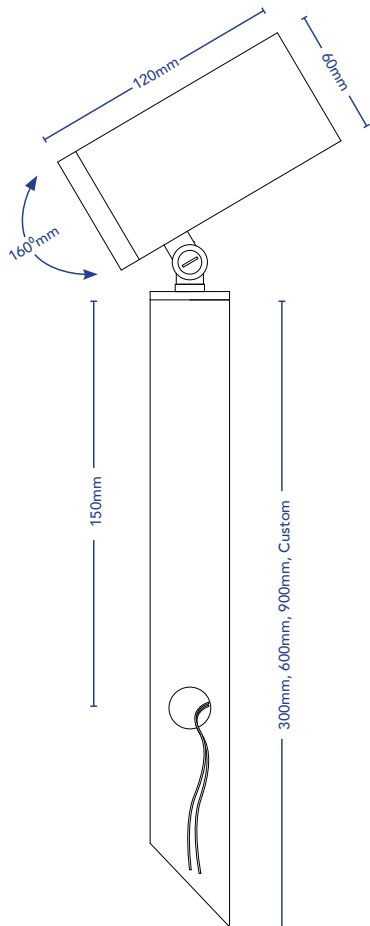

TOVO

NEWPORT

DESCRIPTION	Adjustable Garden Spike
CODES	1300
FINISHES	White, Black, Copper, Brass, Stainless Steel, Aged Copper, Aged Brass, Custom
COLOUR TEMP	2700K, 3000K
BEAM ANGLES	*60, 38, 24
CRI	≥90
LUMEN OUTPUT	676Lm
WATTAGE	8W
FIXTURE VOLTAGE	24V DC Constant Voltage
DIMMING	Based On Driver Selection
DRIVER	Remote Driver Required
DRIVER OPTIONS	Non-Dim, Phase, Touch, DALI
IP RATING	IP66

Notes:

*60 degree beam angle as standard.

All data stipulated are nominal values based on 2700K with accuracy of +/- 5%.

NEWPORT

MANUFACTURING OPTIONS

FIXTURE						DRIVER
CODE	FINISH	SPIKE	CCT	BEAM ANGLE	VOLTAGE	DIMMING
1300	BLK - Black	S3 - 300mm	27 - 2700K	24 - 24° Narrow	24V - 24V DC	ND - Non-Dim
	CU - Copper	S6 - 600mm	30 - 3000K	38 - 38° Medium		PH - Phase Dim
	BR - Brass	S9 - 900mm		60 - 60° Wide		TH - Touch Dim
	SS - Stainless Steel	SC - Custom Length				DA - DALI
	AC - Aged Copper					
	AB - Aged Brass					
	CF - Custom Finish					

Example Code: **1300_CU_S6_27_38_24V**

Notes:
 *60 degree beam angle as standard.
 Phase dimable drivers are not recommended for 24V DC fixtures due to possible flickering, but can be provided upon request.

ACCESSORIES

S3 - 300mm

S6 - 600mm

S9 - 900mm

SC - Custom Length