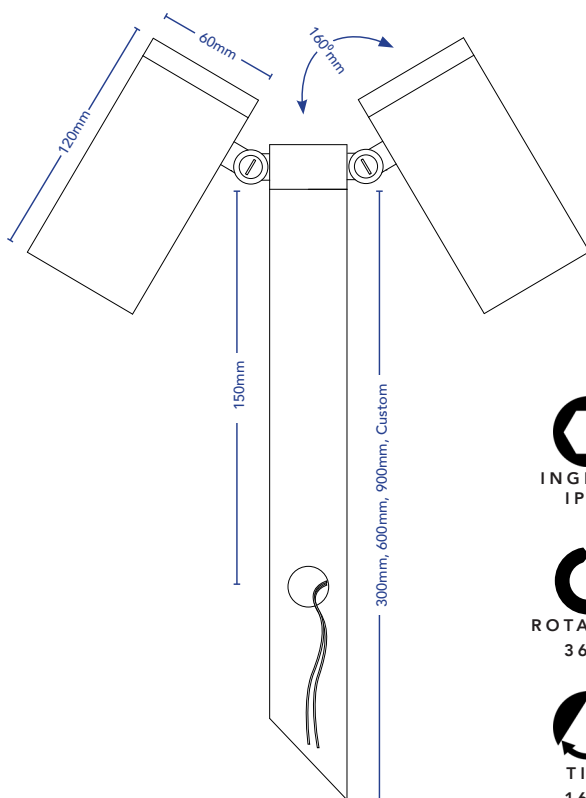

TOVO

NEWPORT TWIN

DESCRIPTION	Twin Head Adjustable Garden Spike
CODES	3790
FINISHES	White, Black, Copper, Brass, Stainless Steel, Aged Copper, Aged Brass, Custom
COLOUR TEMP	2700K, 3000K
BEAM ANGLES	60, 38, 24
CRI	≥80
LUMEN OUTPUT	1352Lm (676Lm per head)
WATTAGE	16W (8W per head)
FIXTURE VOLTAGE	24V DC Constant Voltage
DIMMING	Based On Driver Selection
DRIVER	Remote Driver Required
DRIVER OPTIONS	Non-Dim, Phase, Touch, DALI
IP RATING	IP66

Notes:
All data stipulated are nominal values based on 2700K with accuracy of +/- 5%.

NEWPORT TWIN

MANUFACTURING OPTIONS

FIXTURE						DRIVER
CODE	FINISH	SPIKE	CCT	BEAM ANGLE	VOLTAGE	DIMMING
3790	BLK - Black	S3 - 300mm	27 - 2700K	24 - 24° Narrow	24V - 24V DC	ND - Non-Dim
	CU - Copper	S6 - 600mm	30 - 3000K	38 - 38° Medium		PH - Phase Dim
	BR - Brass	S9 - 900mm		60 - 60° Wide		TH - Touch Dim
	SS - Stainless Steel	SC - Custom Length				DA - DALI
	AC - Aged Copper					
	AB - Aged Brass					
	CF - Custom Finish					

Example Code: **3790_CU_S6_27_38_24V**

Notes:
Phase dimmable drivers are not recommended for 24V DC fixtures due to possible flickering, but can be provided upon request.

ACCESSORIES

S3 - 300mm

S6 - 600mm

S9 - 900mm

SC - Custom length