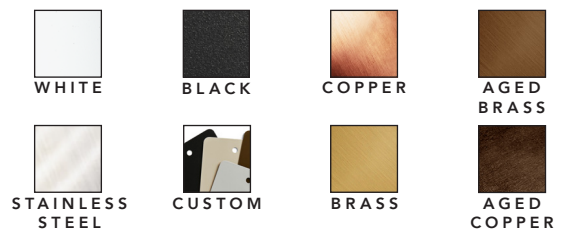

TOVO

NEWPORT TWIN

DESCRIPTION	Twin Head Adjustable Garden Spike
CODES	3790
FINISHES	White, Black, Copper, Brass, Stainless Steel, Aged Copper, Aged Brass, Custom
COLOUR TEMP	2700K, 3000K
BEAM ANGLES	60, 38, 24
CRI	≥80
LUMEN OUTPUT	1352Lm (676Lm per head)
WATTAGE	16W (8W per head)
FIXTURE VOLTAGE	24V DC Constant Voltage
DIMMING	Based On Driver Selection
DRIVER	Remote Driver Required
DRIVER OPTIONS	Non-Dim, Phase, Touch, DALI
IP RATING	IP66

Notes:
All data stipulated are nominal values based on 2700K with accuracy of +/- 5%.

NEWPORT TWIN

MANUFACTURING OPTIONS

FIXTURE						DRIVER
CODE	FINISH	SPIKE	CCT	BEAM ANGLE	VOLTAGE	DIMMING
3790	BLK - Black	S3 - 300mm	27 - 2700K	24 - 24° Narrow	24V - 24V DC	ND - Non-Dim
	CU - Copper	S6 - 600mm	30 - 3000K	38 - 38° Medium		PH - Phase Dim
	BR - Brass	S9 - 900mm		60 - 60° Wide		TH - Touch Dim
	SS - Stainless Steel	SC - Custom Length				DA - DALI
	AC - Aged Copper					
	AB - Aged Brass					
	CF - Custom Finish					