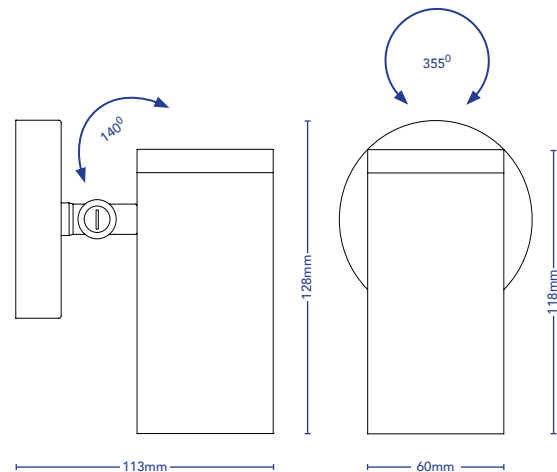

TOVO

TOVO LIGHTING
726 PITTSWATER ROAD, BROOKVALE
SYDNEY, NSW AUSTRALIA 2100
TELEPHONE +61 2 9939 1122
SALES@TOVOLIGHTING.COM.AU
TOVOLIGHTING.COM.AU

NOOSA

DESCRIPTION	Adjustable Spot
CODES	26
COLOURS	Copper, 316 Stainless Steel, White, Black
COLOUR TEMP	2700K
CRI	≥80
LUMENS	676Lm
INPUT VOLTAGE	24V DC
WATTAGE	8W
DIMMABLE	Yes. 0.10V, DALI
DRIVER	Remote
BEAM ANGLE	60°, 38°, 18°
IP RATING	IP66

IP RATING: 66

ROTATION 355°

TILT 140°