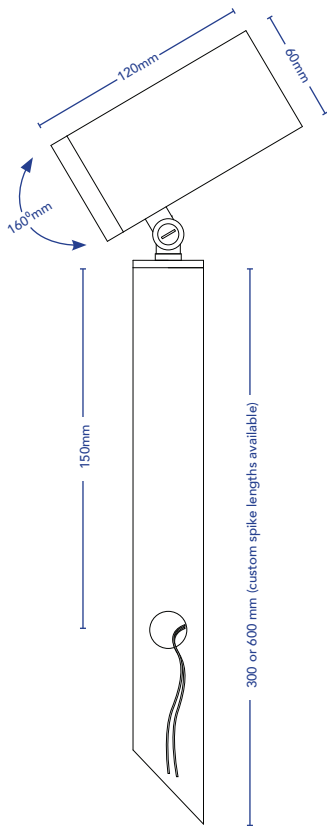

TOVO

TOVO LIGHTING
726 PITWATER ROAD, BROOKVALE
SYDNEY, NSW AUSTRALIA 2100
TELEPHONE +61 2 9939 1122
SALES@TOVOLIGHTING.COM.AU
TOVOLIGHTING.COM.AU

TILT 160°

ROTATION 360°

IP RATING: 65

BLACK

COPPER

316 STAINLESS
STEEL

NEWPORT

DESCRIPTION Adjustable Garden Spike

CODES 1 Light - 13

2 Light - 379

300mm Garden Spike - 3477

600mm Garden Spike - 3478

COLOUR TEMPERATURE 2700K

CRI ≥80

LUMENS 676Lm

INPUT VOLTAGE 24V DC

WATTAGE 7w

DIMMABLE Yes. 0.10V, DALI

DRIVER Remote

IP RATING IP66

CUT OUT N/A

BEAM ANGLE 60°, 38°, 24°, 15°, 7°