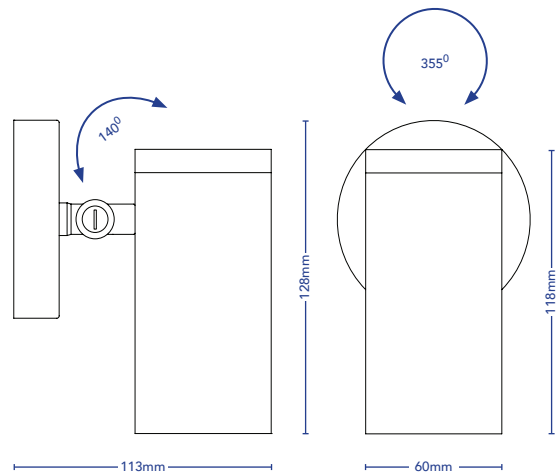

## NOOSA

DESCRIPTION Adjustable Spot  
CODES 26  
COLOURS Copper, 316 Stainless Steel, White, Black  
COLOUR TEMPERATURE 2700K  
CRI  $\geq 80$   
LUMENS 676Lm  
INPUT VOLTAGE 24V DC  
WATTAGE 7W  
DIMMABLE Yes. 0.10V, DALI  
DRIVER Remote  
BEAM ANGLE 60°, 38°, 24°, 15°, 7°  
IP RATING IP66  
CUT OUT N/A

IP RATING: 66

ROTATION 360°

TILT 140°