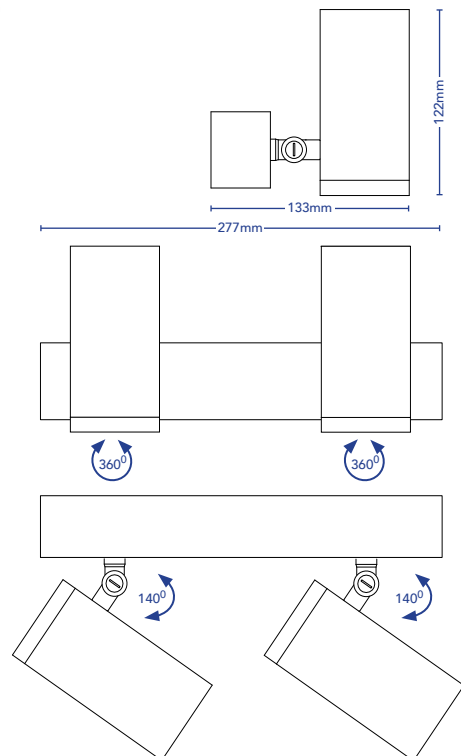

TOVO

TOVO LIGHTING
 726 PITTWATER ROAD, BROOKVALE
 SYDNEY, NSW AUSTRALIA 2100
 TELEPHONE +61 2 9939 1122
 SALES@TOVOLIGHTING.COM.AU
 TOVOLIGHTING.COM.AU

NOOSA - 2 LIGHT

DESCRIPTION	Adjustable Spot
CODES	235
COLOURS	Copper, 316 Stainless Steel, White Black
COLOUR TEMP	2700K
CRI	≥80
LUMENS	676Lm x 2
INPUT VOLTAGE	24V DC
WATTAGE	16W
DIMMABLE	No
DRIVER	Remote
BEAM ANGLE	60°, 38°, 24°, 15°, 7°
IP RATING	IP66

		
316 STAINLESS STEEL	COPPER	IP RATING: 66
		
BLACK	WHITE	ROTATION 360°
		
		TILT 140°