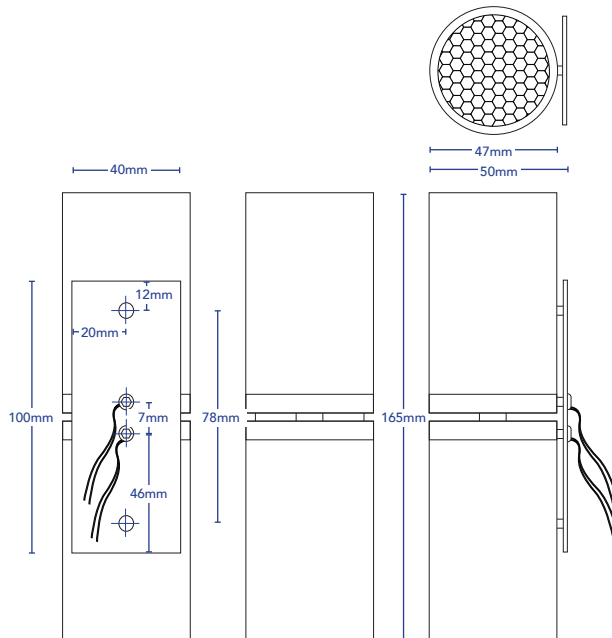

TOVO

TOVO LIGHTING
726 PITTWATER ROAD, BROOKVALE
SYDNEY, NSW AUSTRALIA 2100
TELEPHONE +61 2 9939 1122
SALES@TOVOLIGHTING.COM.AU
TOVOLIGHTING.COM.AU

ORPHEUS

DESCRIPTION Mini Up And Down Light
CODES 1991
COLOUR 316 Stainless Steel, Copper, Black
COLOUR TEMPERATURE 2700K, 3000K
CRI ≥ 80
LUMENS 2700K - 420Lm x 2
3000K - 335Lm x 2
INPUT VOLTAGE 24V DC
WATTAGE 4W
BEAM ANGLE 38°
DIMMABLE Yes, 0.10V, DALI
DRIVER Remote
IP RATING IP66

IP RATING: 66

BLACK

316 STAINLESS
STEEL

COPPER