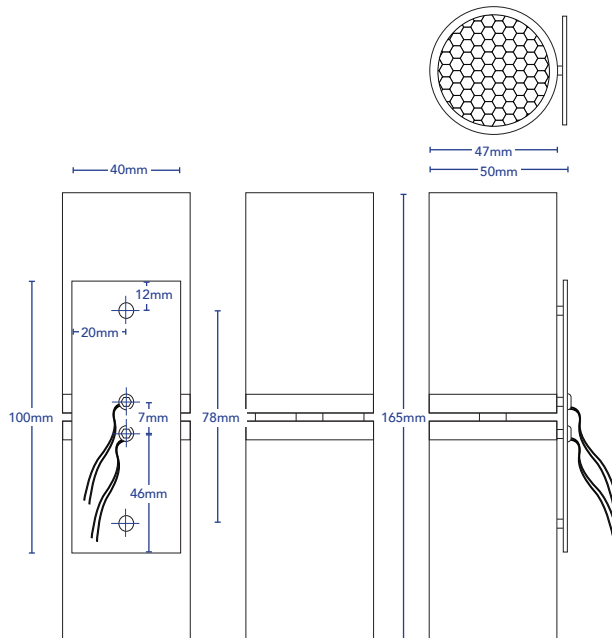

TOVO

TOVO LIGHTING
726 PITTWATER ROAD, BROOKVALE
SYDNEY, NSW AUSTRALIA 2100
TELEPHONE +61 2 9939 1122
SALES@TOVOLIGHTING.COM.AU
TOVOLIGHTING.COM.AU

ORPHEUS

DESCRIPTION Mini Up And Down Light
CODES 1991
COLOUR 316 Stainless Steel, Copper, Black
COLOUR TEMPERATURE 2700K, 3000K
CRI ≥ 80
LUMENS 2700K - 420Lm x 2
3000K - 335Lm x 2
INPUT VOLTAGE 12V DC
WATTAGE 4W
BEAM ANGLE 38°
DIMMABLE Yes, 0.10V, DALI
DRIVER Remote
IP RATING IP66

IP RATING: 66

BLACK

316 STAINLESS
STEEL

COPPER