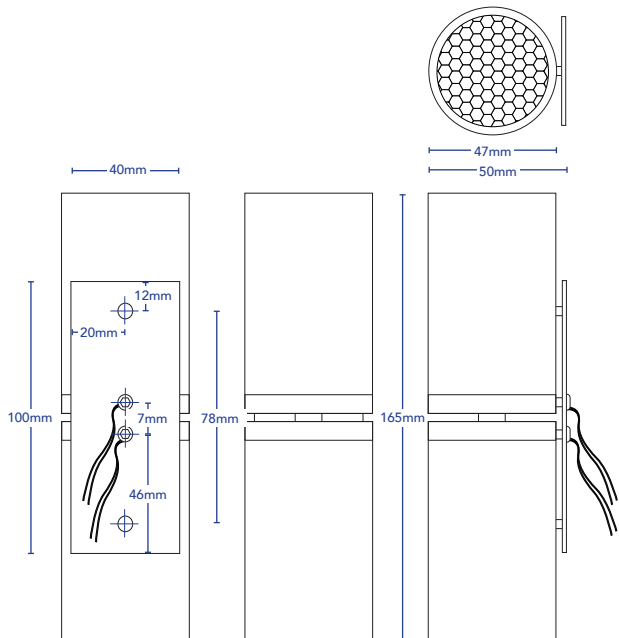

TOVO

TOVO LIGHTING
 726 PITWATER ROAD, BROOKVALE
 SYDNEY, NSW AUSTRALIA 2100
 TELEPHONE +61 2 9939 1122
 SALES@TOVOLIGHTING.COM.AU
 TOVOLIGHTING.COM.AU

ORPHEUS

DESCRIPTION	Mini Up And Down Light
CODES	1991
COLOUR	316 Stainless Steel, Copper, Black or White
COLOUR TEMP	2700K, 3000K
CRI	≥80
LUMENS	{ 2700K - 420Lm x 2 3000K - 335Lm x 2
INPUT VOLTAGE	12V_DC & 24V_DC
WATTAGE	2x 4W
BEAM ANGLE	38°
DIMMABLE	Yes. 0.10V or DALI
DRIVER	Remote
IP RATING	IP66

 IP RATING: 66

 BLACK

 WHITE

 316 STAINLESS
 STEEL

 COPPER