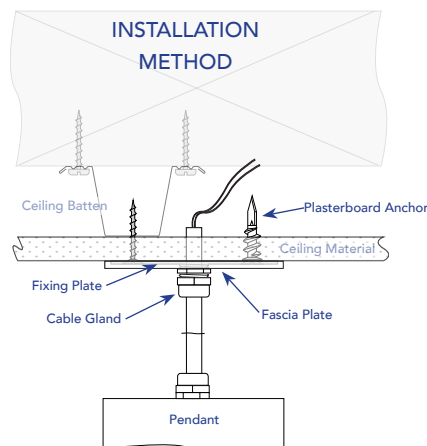

CUT OUT N/A

316 STAINLESS
 STEEL

BLACK

COPPER

BRASS

WHITE

IP RATING: 20