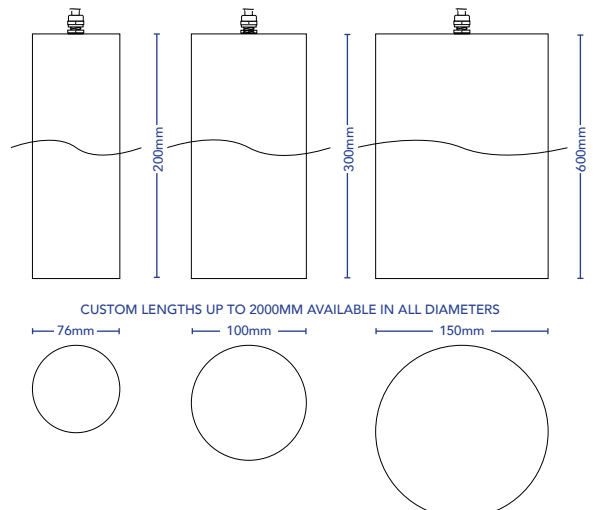

STANDARD LENGTHS Small - 76mm x 200mm
 Medium - 100mm x 300mm
 Large - 150mm x 600mm

CODES Small - 4311
 Medium - 4381
 Large - 4383

COLOUR 316 Stainless Steel, Copper,
 Brass, Black, White

COLOUR TEMPERATURE 2700K, 3000K

CRI ≥82

LUMENS 2700K - 720Lm, 3000K - 800Lm

INPUT VOLTAGE 240V AC

WATTAGE 9W

BEAM ANGLE N/A

DIMMABLE Yes, Phase

DRIVER N/A

IP RATING IP20

CUT OUT N/A

316 STAINLESS
 STEEL

BLACK

COPPER

BRASS

WHITE

IP RATING: 20