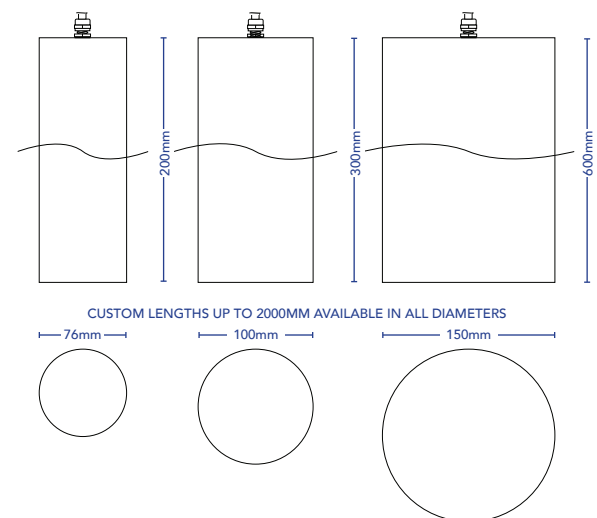

STANDARD LENGTHS Small - 76mm x 200mm
 Medium - 100mm x 300mm
 Large - 150mm x 600mm

CODES	Small	Medium	Large	Material	Code
	Small	Medium	Large	Stainless Steel	4309
	Small	Medium	Large	Copper	4305
	Small	Medium	Large	Brass	4991
	Small	Medium	Large	Powdercoated	4311
	Small	Medium	Large	Stainless Steel	4308
	Small	Medium	Large	Copper	4303
	Small	Medium	Large	Brass	4992
	Small	Medium	Large	Powdercoated	4381
	Small	Medium	Large	Stainless Steel	4307
	Small	Medium	Large	Copper	4302
	Small	Medium	Large	Brass	4993
	Small	Medium	Large	Powdercoated	4383

COLOUR 316 Stainless Steel, Copper, Brass, Black, White

COLOUR TEMPERATURE 2700K, 3000K

CRI ≥82

LUMENS 2700K - 720Lm, 3000K - 800Lm

INPUT VOLTAGE 240V AC

WATTAGE 9W

BEAM ANGLE N/A

DIMMABLE Yes, Phase

DRIVER N/A

IP RATING IP20

CUT OUT N/A

IP RATING: 20

BLACK

316 STAINLESS
 STEEL

COPPER

BRASS