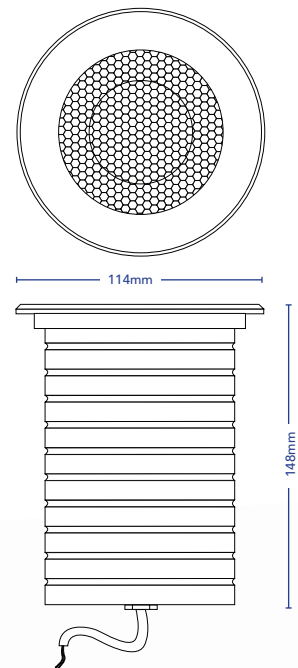

## PORT DOUGLAS

DESCRIPTION Large Trafficable In Ground Up Light

CODES 4908

COLOURS - Brass, Copper, 316 Stainless Steel

COLOUR TEMPERATURE 2700K, 3000K, 4000K

CRI  $\geq 80$

LUMENS 2700 - 1265Lm

INPUT VOLTAGE 24V DC

WATTAGE 18w

DIMMABLE Yes. 0.10V, DALI

DRIVER Remote

IP RATING IP67

CUT OUT 96mm

BEAM ANGLE 24°, 13°

ACCESSORIES 316 Marine Grade Stainless Steel Sleeve (198mm x 101mm) Code 3154

IP RATING 67