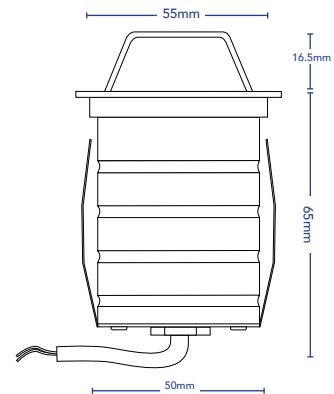

TOVO

SHELLEY

DESCRIPTION	Recessed Inground Uplight or Wall Mounted Pathlight
CODES	4676
FINISHES	White, Black, Copper, Brass, Stainless Steel, Custom
COLOUR TEMP	2700K, 3000K
BEAM ANGLE	*20, 38, 60
CRI	≥90
LUMEN OUTPUT	254Lm
WATTAGE	4W
FIXTURE VOLTAGE	24V DC Constant Voltage
DIMMING	Based On Driver and Voltage Selection
DRIVER	Remote Driver Required for 24V DC Selection
DRIVER OPTIONS	Non-Dim, Phase, Touch, DALI
IP RATING	IP66

Notes:
*20 degree beam angle as a standard
All data stipulated are nominal values based on 2700K with accuracy of +/- 5%.