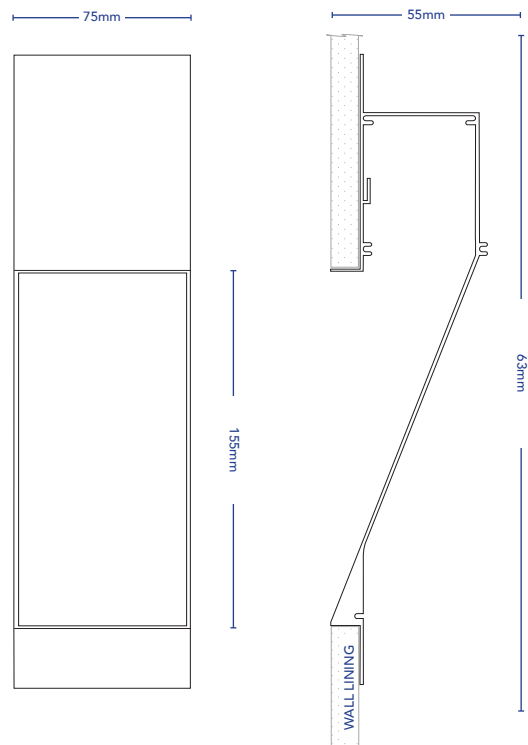

TOVO

SKYLINE LUMINOUS

DESCRIPTION	Trimless Stair Or Path Light
CODES	4257
FINISHES	White, Black, Custom
COLOUR TEMP	2700K, 3000K, Tunable White
CRI	≥90
LUMEN OUTPUT	150Lm
WATTAGE	2.5W
FIXTURE VOLTAGE	24V DC Constant Voltage
DRIVER	Remote Driver Required
DRIVER OPTIONS	Non-Dim, Phase, Touch, DALI
IP RATING	IP20

Notes:
All data stipulated are nominal values based on 2700K with accuracy of +/- 5%.

WHITE

BLACK

CUSTOM

INGRESS
IP20

SKYLINE LUMINOUS

MANUFACTURING OPTIONS

FIXTURE				DRIVER
CODE	FINISH	CCT	VOLTAGE	DIMMING
4257	WH - White	27 - 2700K	24V - 24V DC	ND - Non-Dim
	BLK - Black	30 - 3000K		PH - Phase Dim
	CF - Custom Finish	22/40 - 2200K-4000K		TH - Touch Dim
		27/65 - 2700K-6500K		DA - DALI